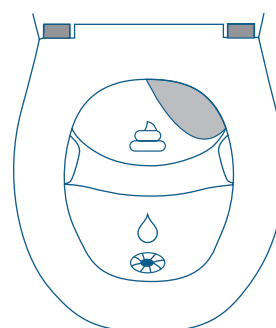

## How to use the toilet

1.

**Always** sit down on the toilet

*Sit a little further back than usual so that urine and solid waste gets separated*

2.

When you sit down, the privacy flap turns away

3.

The toilet paper goes in the same container as the solid waste

4.

When you are finished, pour a cup of water in to the urine bowl

**IMPORTANT!** Never throw burning or smoldering objects in the toilet